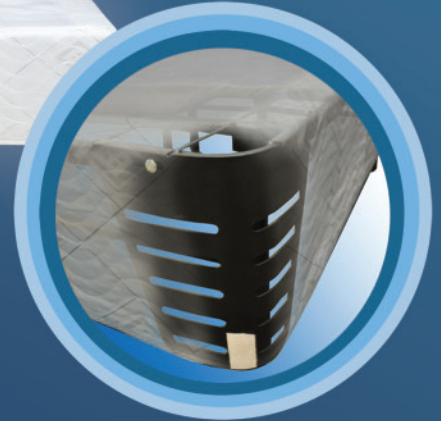

COVER AND STORAGE BINS

For the Platform Frame

- The cover assembles in minutes and makes our durable platform base look like a traditional foundation.
- Attractive microfiber fabric meets regulation 1633 for flammability requirements.

- Heavy nylon bins offer convenient underbed storage.
- Assemble in less than a minute. No tools required.
- Four easy-roll casters per bin.
- Velcro strap holds bin in place under the bed.
- Detach the rolling portable bins to easily collect items around the room (i.e. toys).
- Neutral black color.
- Two per box.