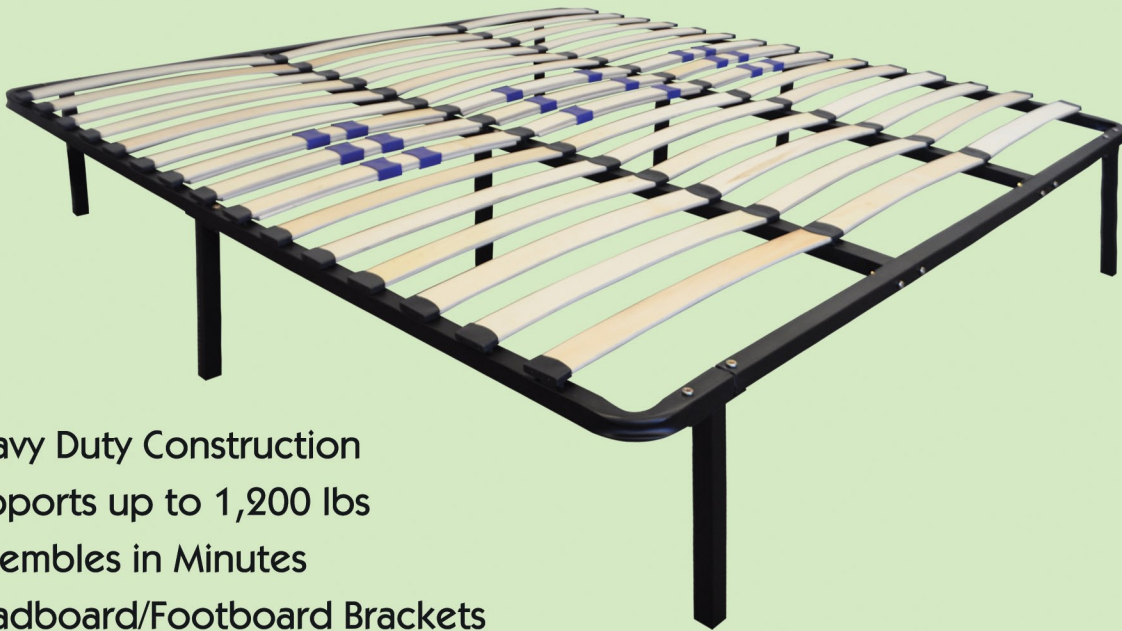

# EURO BASE

By Boyd Specialty Sleep

**ELIMINATE**  
THE NEED FOR A  
**FRAME.**  
**BOXSPRING.**  
**FOUNDATION.**

## PLATFORM BED FRAME WITH SLAT SYSTEM

- Heavy Duty Construction
- Supports up to 1,200 lbs
- Assembles in Minutes
- Headboard/Footboard Brackets
- Provides "Spring-Like Feel"
- Moveable/Adjustable "Sleeves" Allow User to Customize Support from Firm to Plush
- Fits Rollaway Storage Drawers
- Fits Inside a Traditional Bed Frame
- Double Slats in 3 Lumbar Rows Provide Extra Support Where Most Weight is Placed
- Additional Metal Support from Head to Foot (EK/CK and TW)
- Fully UPSable