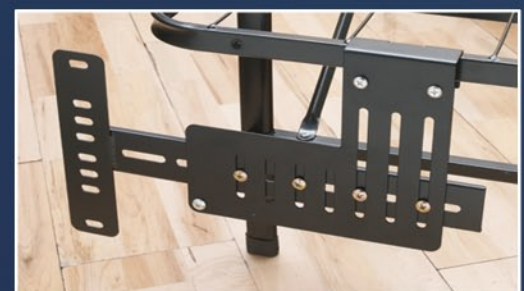

PLATFORM BED FRAME

ELIMINATE THE NEED FOR A **FRAME.**
BOXSPRING.
FOUNDATION.

- No tools required - Assembles in minutes
- 14" frame height provides more under bed storage than a standard 6"-8" metal frame
- Portable, compact size makes frame easy to transport through even the narrowest of spaces, such as stairwells or elevators
- Sag free and squeak free mattress support
- Fabric free black anodized coated 100% steel construction is free of dust mites and allergens
- Optional headboard/footboard brackets available
- Heavy duty construction supports up to 1,200 lbs.

Under Bed Storage

Optional Headboard / Footboard Brackets