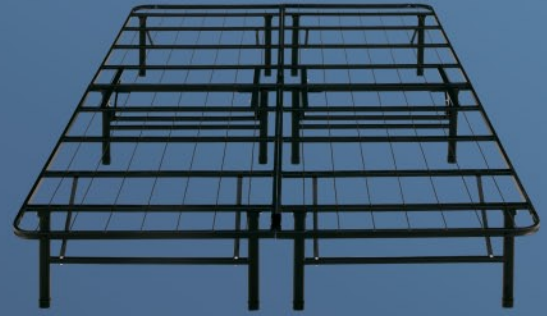

PLATFORM BED FRAME

ELIMINATE THE NEED FOR A **FRAME.**
BOXSPRING.
FOUNDATION.

- No tools required - Assembles in minutes
- 14" frame height provides more under bed storage than a standard 6"-8" metal frame
- Portable, compact size makes frame easy to transport through even the narrowest of spaces, such as stairwells or elevators
- Sag free and squeak free mattress support
- Fabric free black anodized coated 100% steel construction is free of dust mites and allergens
- Optional headboard/footboard brackets available
- Heavy duty construction supports up to 1,200 lbs.

Under Bed Storage

Optional Headboard / Footboard Brackets