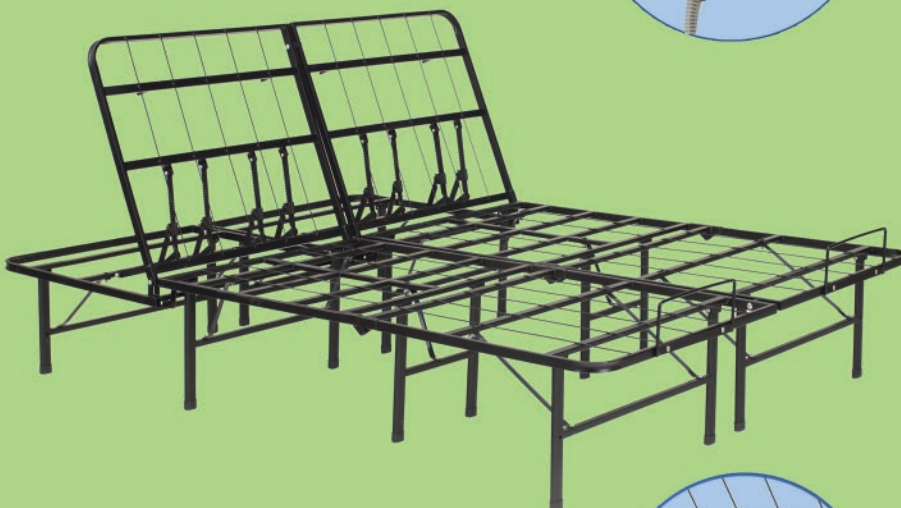

# UPS-able ADJUSTABLE BED FRAMES

By Boyd Specialty Sleep

## ADJUSTA-FLEX 2000

- Electric Adjustable Bed Frame
- Raise and Lower Both Head and Foot Sections
- Heavy Duty Construction
- 135 lb Force Motor
- Supports Up To 1200 lbs (Qn Size)
- Easy To Operate
- Patent Pending Technology
- Assembles in Less Than 5 Minutes
- Ample Under Bed Storage Capacity
- Will Fit Inside a Traditional Bed Frame
- UPSable

## EASY ADJUST

- Manual Adjustable Bed Frame
- Heavy Duty Construction
- Supports Up To 600 lbs
- Easy To Operate
- Patent Pending Technology
- Assembles in Less Than 5 Minutes
- Ample Under Bed Storage Capacity
- Fits Rollaway Storage Drawers
- Will Fit Inside a Traditional Bed Frame
- UPSable